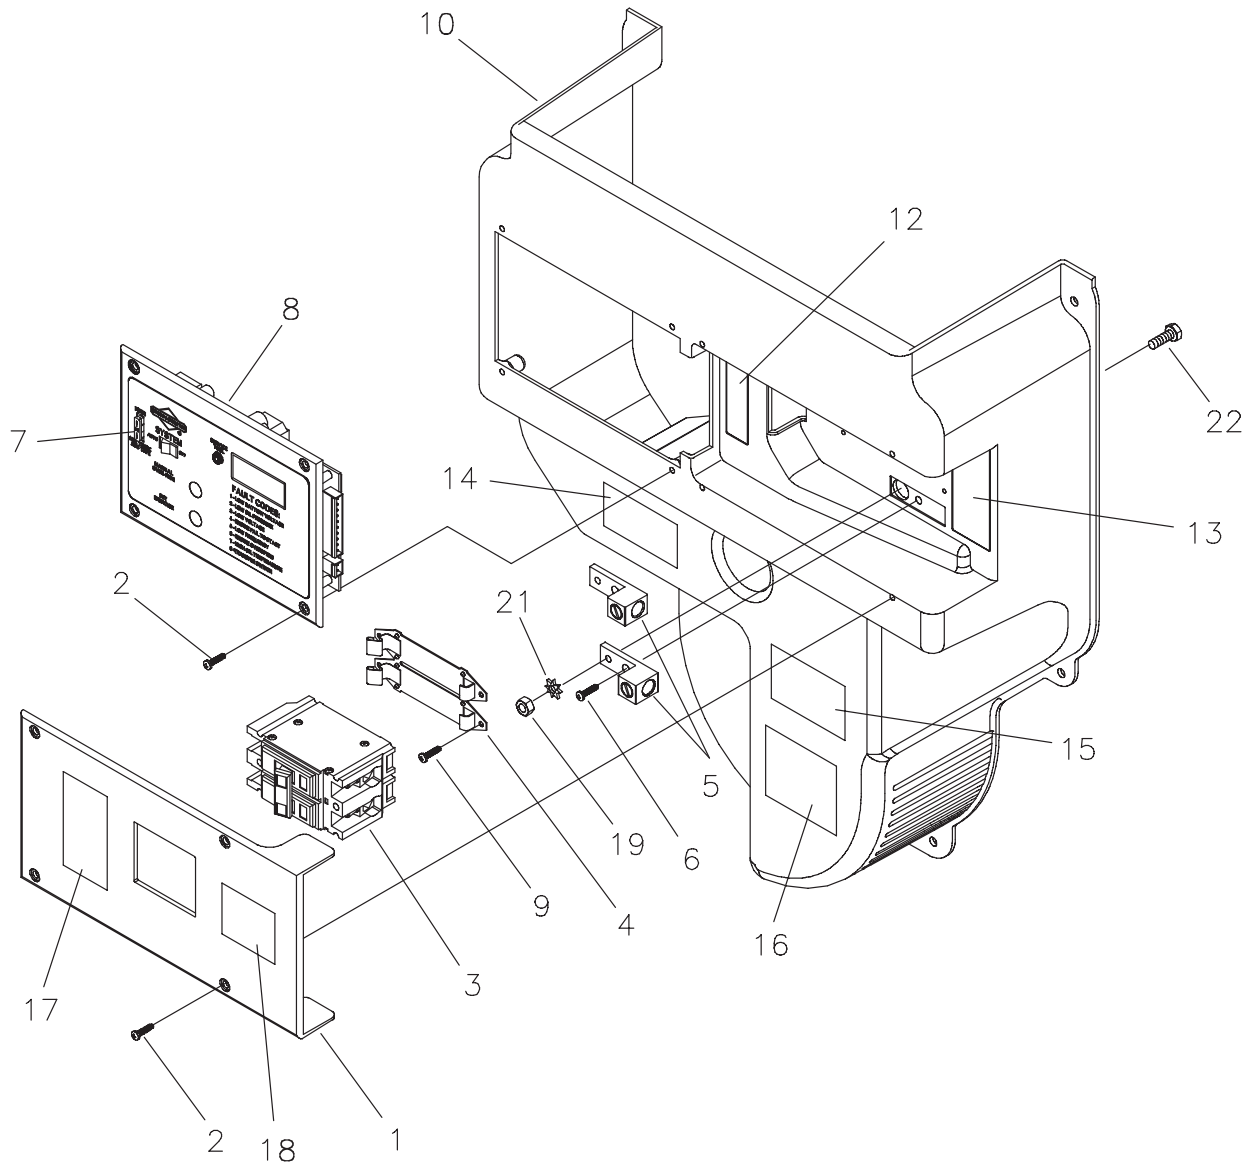

* - Items without part numbers are common fasteners and are available at local hardware stores.

Exploded View & Illustrated Parts List - Control Panel

Item	Part #	Description
1	198911GS	ASSY, Cover, Circuit Breaker w/ Decals
2	*	SCREW, 10 x 0.62, Plastite
3	201089GS	BREAKER, Circuit 60A, 2P
4	192770GS	BRACKET, Mounting Breaker
5	199011GS	LUG, Ground Connect
6	191991GS	BOLT, 1/4-10 x 1, Plastite
7	198573GS	FUSE, Auto Type 15 Amp
8	196655GS	ASSY, Control Panel
9	197492GS	SCREW, PT, M4 - 1.79 x 16.0
10	198910GS	ASSY, Duct, Engine Air w/ Decals
12	198549GS	DECAL, Terminal Block
13	198550GS	DECAL, Ground, Neutral
14	205393GS	DECAL, Warning, Outdoor Install
15	193297GS	DECAL, Caution, Standby
16	205392GS	DECAL, Warning, Auto Start

Exploded View & Illustrated Parts List - Alternator

Item	Part #	Description
1	192970GS	BRACKET, Drive End
2	192973GS	SCREEN, Protection
3	B4908GS	BOLT, Shaft Stay
4	*	SCREW, Socket Head Cap
5	192969GS	FRAME and Stator
6	192962GS	PLUG, Rubber Grid
7	192966GS	GRID
9	192967GS	BOX, Terminal Lid
10	192968GS	TERMINAL BOARD
11	*	WASHER, Flat, #10 - M5
12	*	NUT, 10 - 32
13	192974GS	CAPACITOR
14	*	PPHMC, 10 - 32 x 3/4
15	192972GS	DIODE
16	192971GS	ASSY., Rotor
17	*	SCREW, M8 x 1.25 x 35mm
18	*	WASHER, Shakeproof, Ext M6 - 1/4
19	*	NUT, 1/4 - 20